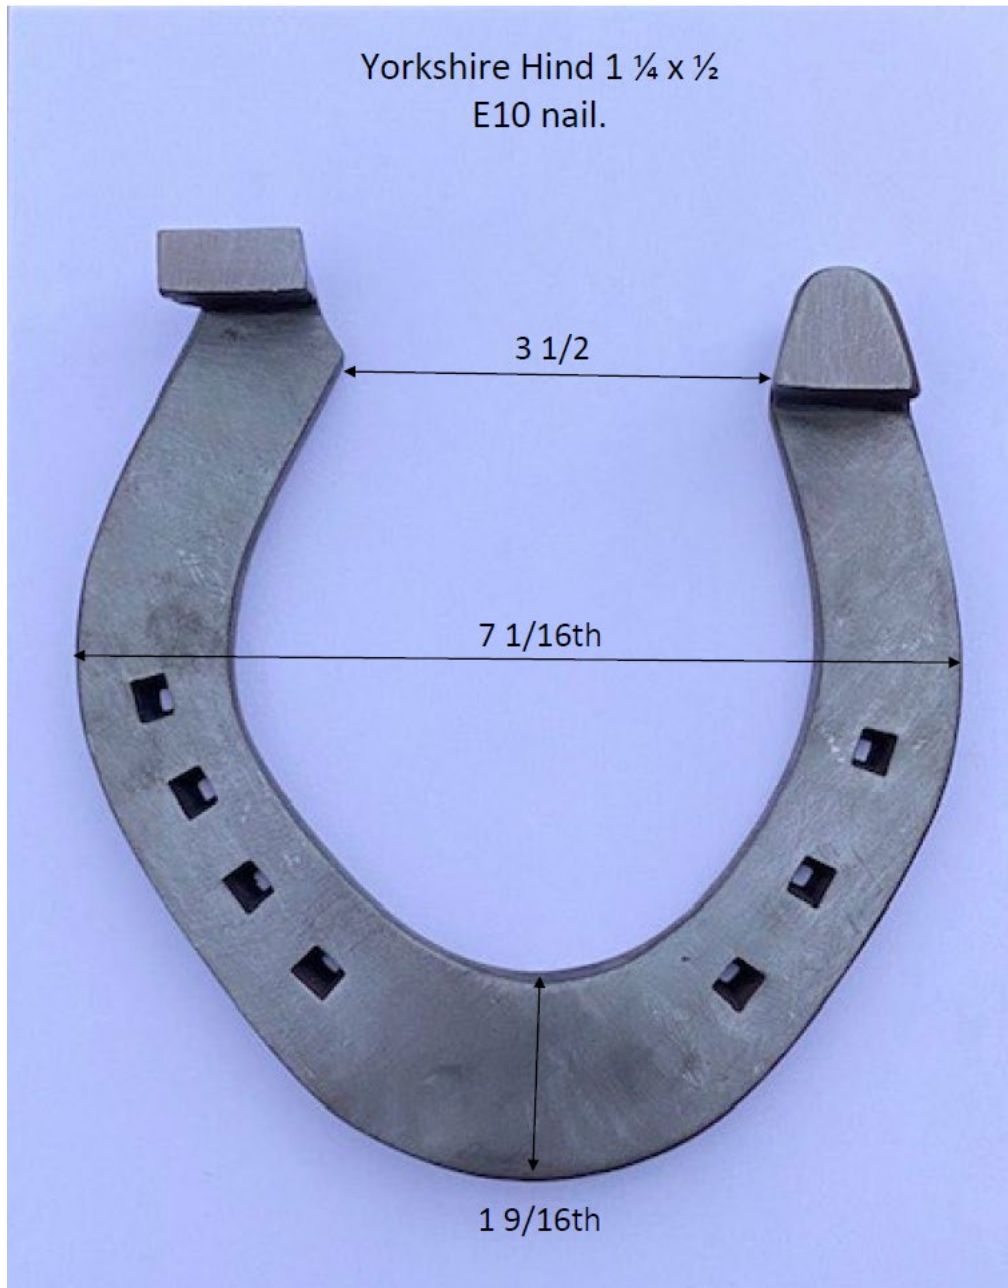

World Clydesdale Show 2022
Location : P&J Live Aberdeen
Date: 20th -23rd October 2022

SHOE SPECIFICATIONS STEPHEN BEANE

Heel height 1 1/16th

Heel height $1 \frac{1}{8}^{\text{th}}$
Heel width (red) 1"
Heel length (blue) $\frac{7}{8}^{\text{th}}$
Section in front of caulks
thickness $\frac{1}{4}$

Glenn Brooke Double Dobber

1 ¼ x ½ E9